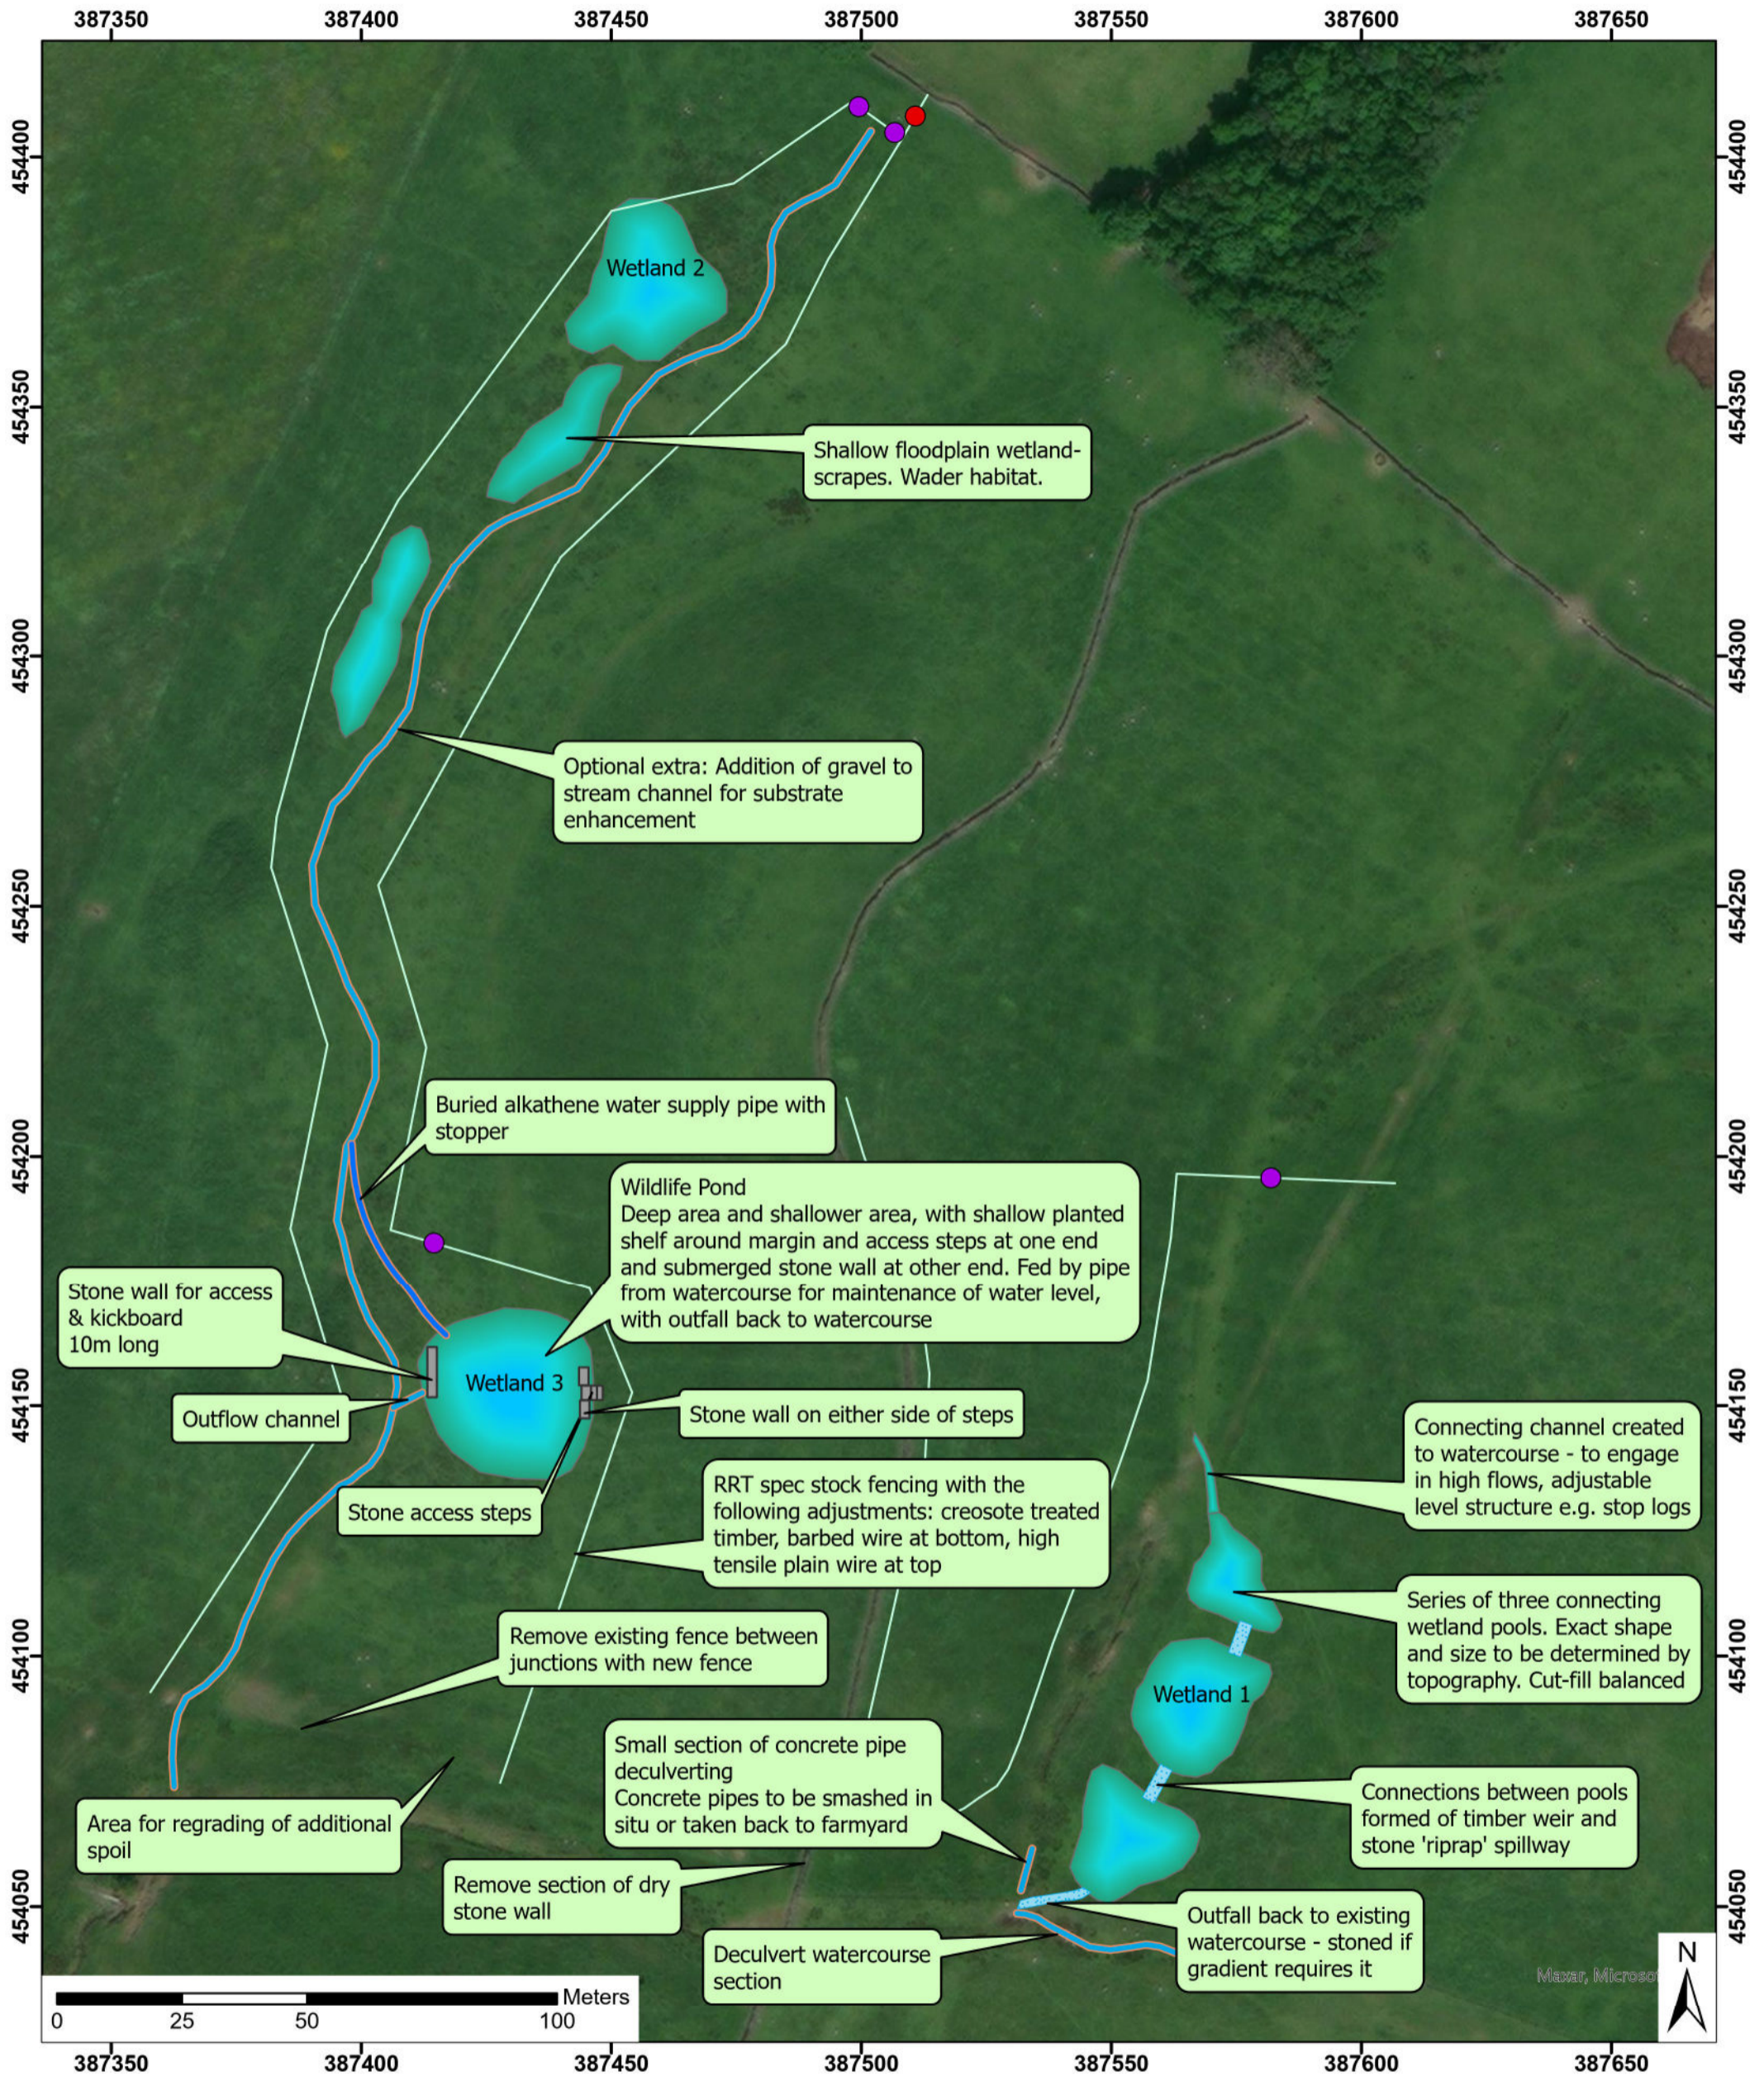

Haugh Field Farm Deculverting and Wetland Creation Concept Design [Rev. B]

Print at A3

Author: Adam Walmsley
 Project: Species Survival Fund
 Date: 10/07/2024
 Coordinate System: British National Grid
 Scale: 1:1,250

Some or all of the following statements apply: Contains public sector information licensed under the Open Government Licence v3.0; Contains Ordnance Survey data © Crown copyright and database right 2022; © Environment Agency copyright and/or database right 2022. All rights reserved; © Natural England. Copyright and database rights 2022; Contains, or is derived from, information supplied by Ordnance Survey and Rural Payments Agency. © Crown copyright and database right 2019. Ordnance Survey Licence number 100022021.